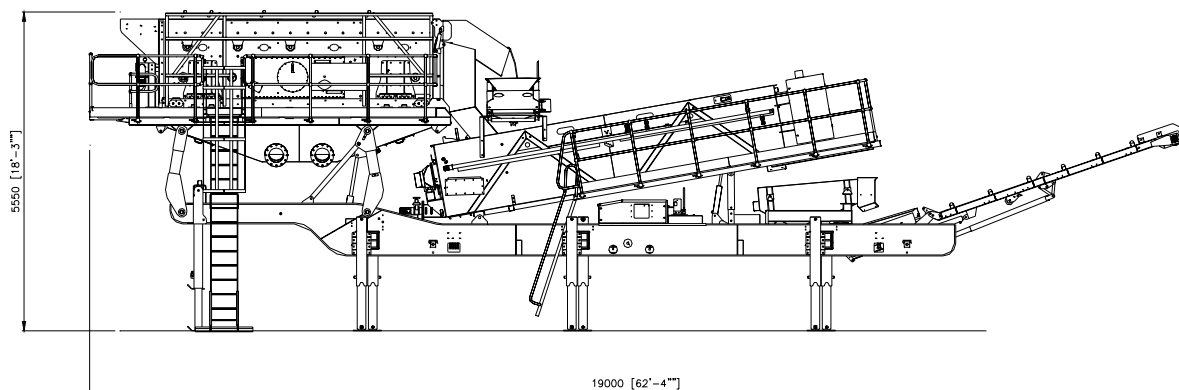

MP-300 Mobile Washplant | MP-300 Installation mobile de lavage

Working Position | Mode travail

Transport Dimensions/Dimensions transport: 16.1m (52'10") Long x 4.1m (13'7") High x 3.0m (9'10") Wide