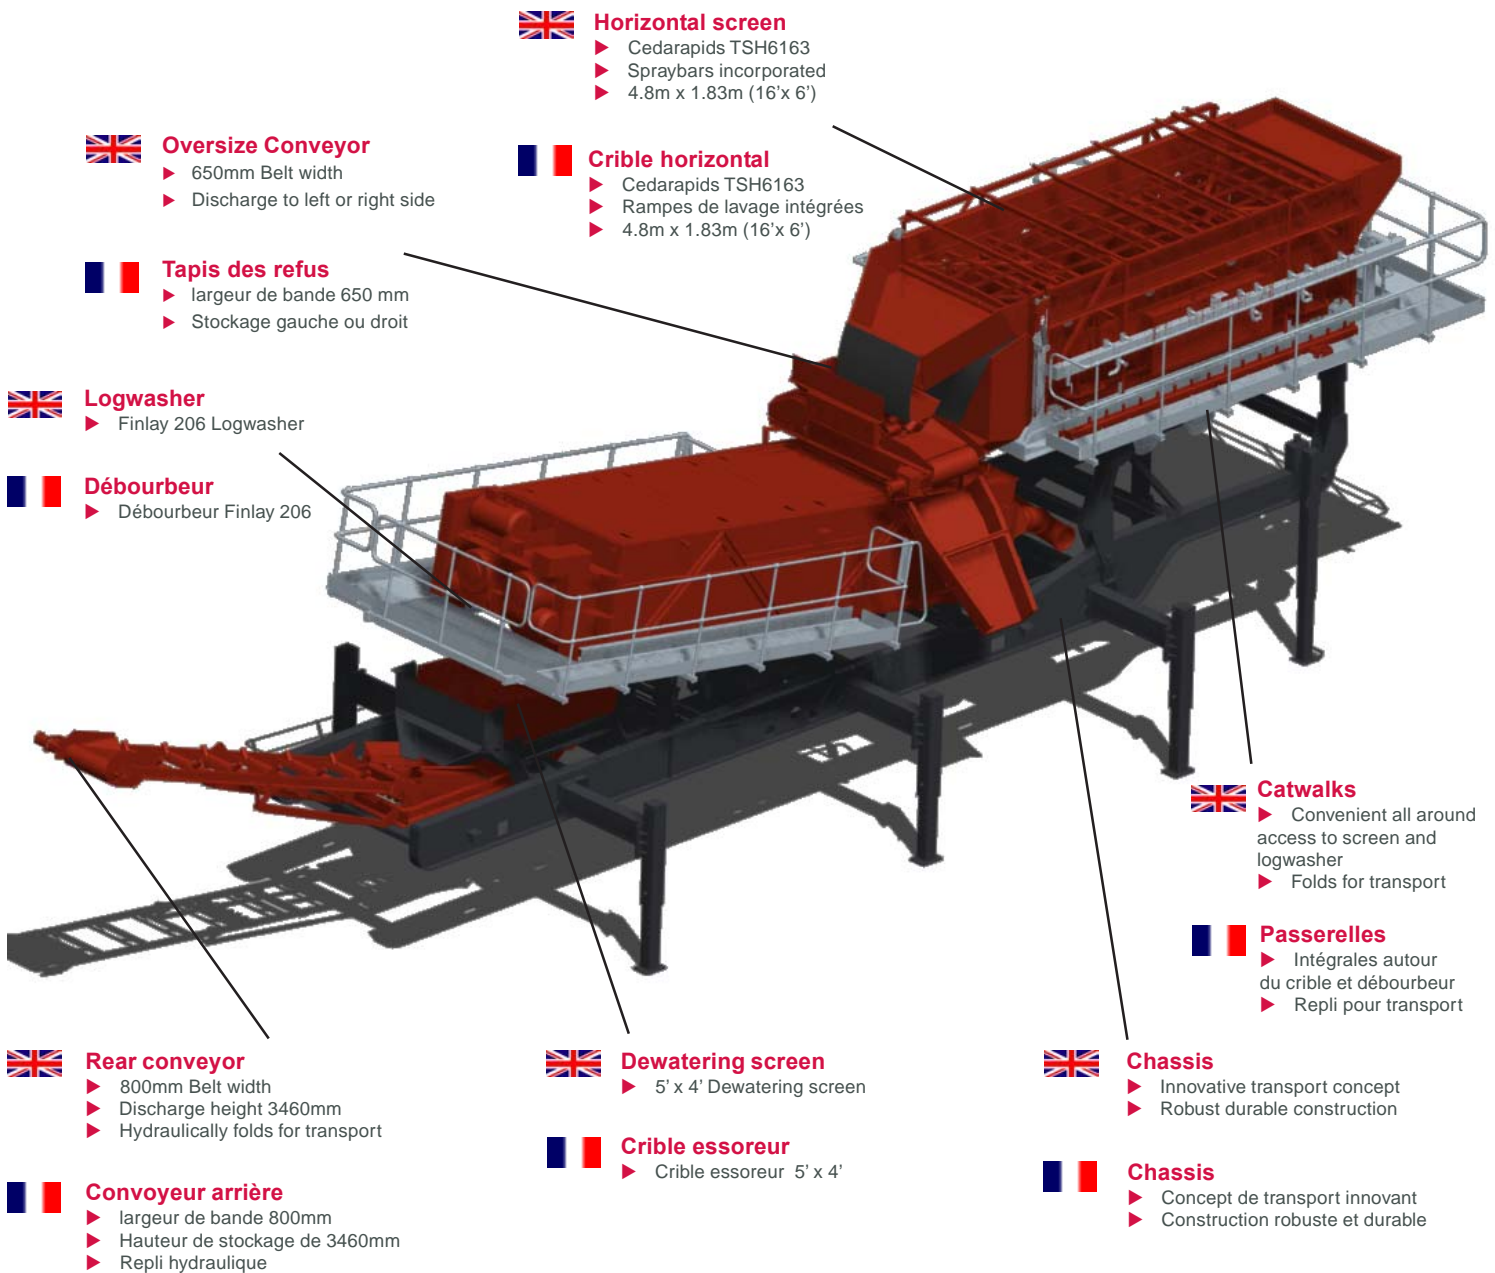

MP-300 Mobile Washplant | MP-300 Installation mobile de lavage

Working Position | Mode travail

Transport Dimensions/Dimensions transport: 16.1m (52'10") Long x 4.1m (13'7") High x 3.0m (9'10") Wide